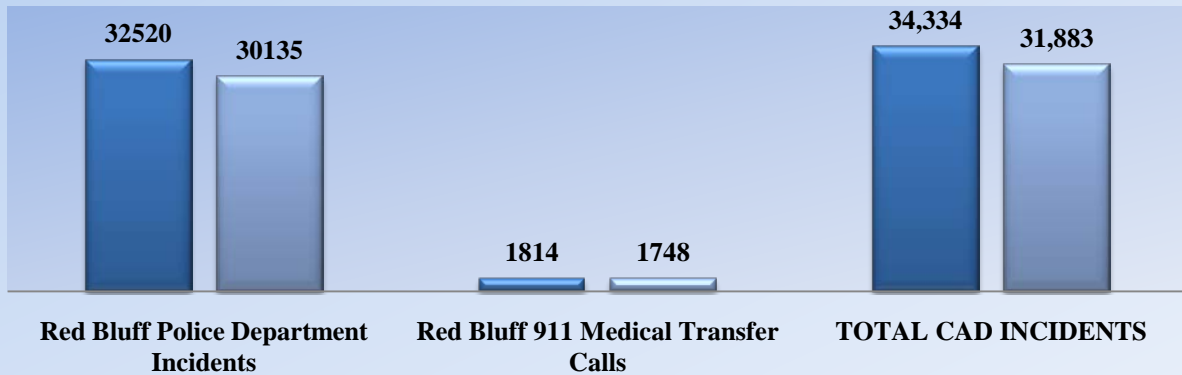

RED BLUFF POLICE DEPARTMENT 2008 / 2009 YEAR – END UCR STATISTICS

2008/2009 Domestic Violence Statistics

■ 2008 Totals2 ■ 2009 Totals2

2008/2009 Calls For Service

■ 2008 Totals ■ 2009 Totals2

Types of Violent Crimes (60 Years of Age or Older)