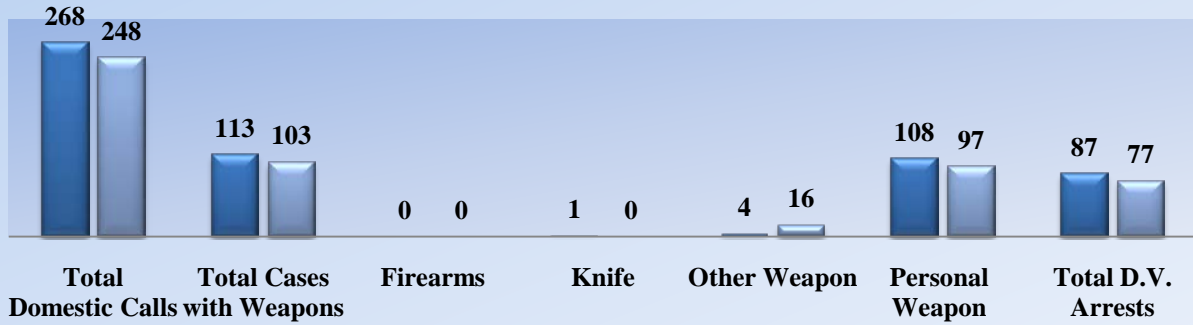

RED BLUFF POLICE DEPARTMENT 2008 / 2009 YEAR – END UCR STATISTICS

2008/2009 Domestic Violence Statistics

■ 2008 Totals2 ■ 2009 Totals2

2008/2009 Calls For Service

■ 2008 Totals ■ 2009 Totals2

Types of Violent Crimes (60 Years of Age or Older)