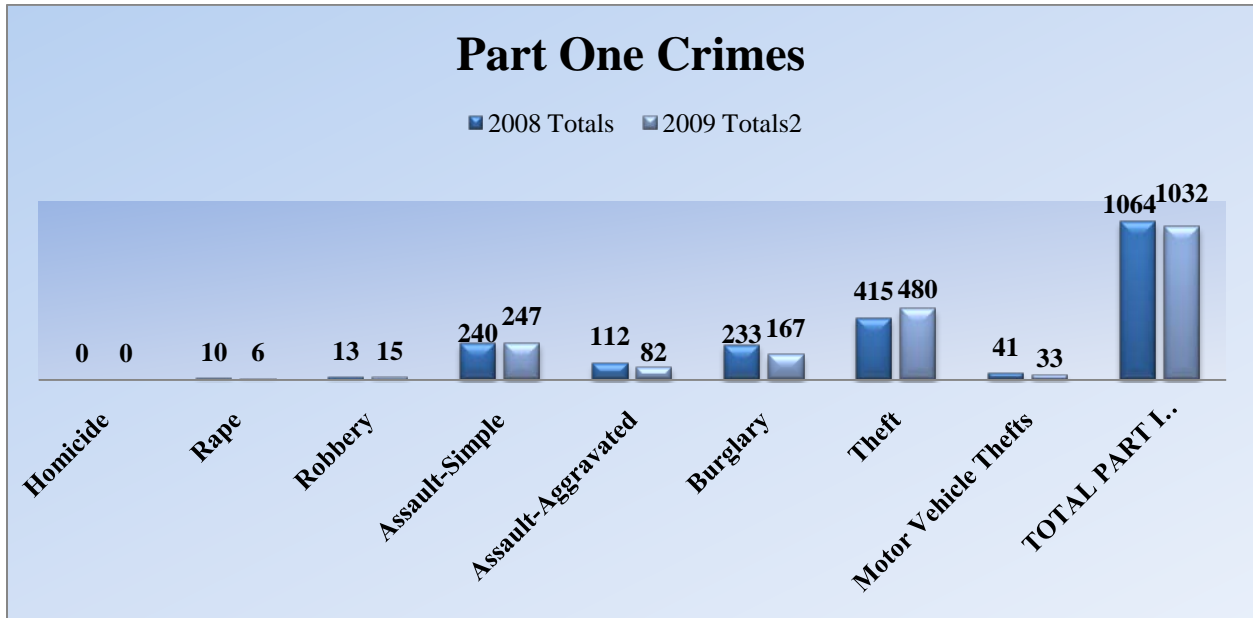

RED BLUFF POLICE DEPARTMENT 2008 / 2009 YEAR – END UCR STATISTICS

2008/2009 Domestic Violence Statistics

■ 2008 Totals2 ■ 2009 Totals2

2008/2009 Calls For Service

■ 2008 Totals ■ 2009 Totals2

Types of Violent Crimes (60 Years of Age or Older)