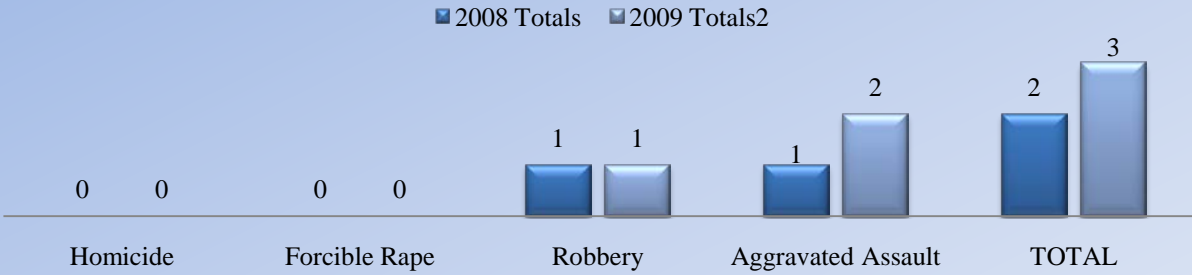

RED BLUFF POLICE DEPARTMENT 2008 / 2009 YEAR – END UCR STATISTICS

2008/2009 Domestic Violence Statistics

■ 2008 Totals2 ■ 2009 Totals2

2008/2009 Calls For Service

■ 2008 Totals ■ 2009 Totals2

Types of Violent Crimes (60 Years of Age or Older)